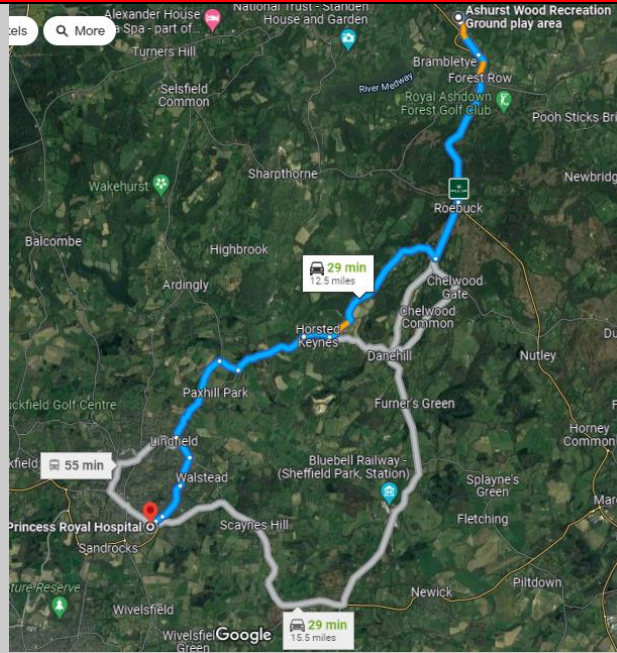

ACCESS POINTS

Access Points:

1. **Hammerwood Road** - Access steps (opposite bus stop)
2. **Hammerwood Road** - Footpath
3. **Woods Hill Close** - Footpath
4. **Wray Close** - Through garage block (Emergency Vehicle Access)
5. **Wray Close** - Footpath

Figure 2 – John Pears Pavilion AED

EMERGENCY ACCESS ROUTE

Emergency Vehicle Access Point:

Two drop posts are located as you enter the recreation ground from Wray Close, through the garage block at access point 4.

Figure 6 – Drop post padlock eye

5. Repeat steps 2-4 to drop the other post.

OTHER INFORMATION

Nearest A&E / Trauma Hospital:

Princess Royal Hospital,
Lewes Road, Haywards Heath,
West Sussex, RH16 4EX

Alternative A&E / Trauma Hospital:

East Surrey Hospital,
Canada Avenue, Redhill,
Surrey, RH1 5RH

Nearest Walk-in Centre (Minor Injuries):

Queen Victoria Hospital,
Holtye Road, East Grinstead,
West Sussex, RH19 3DZ

*We do only
positive.*