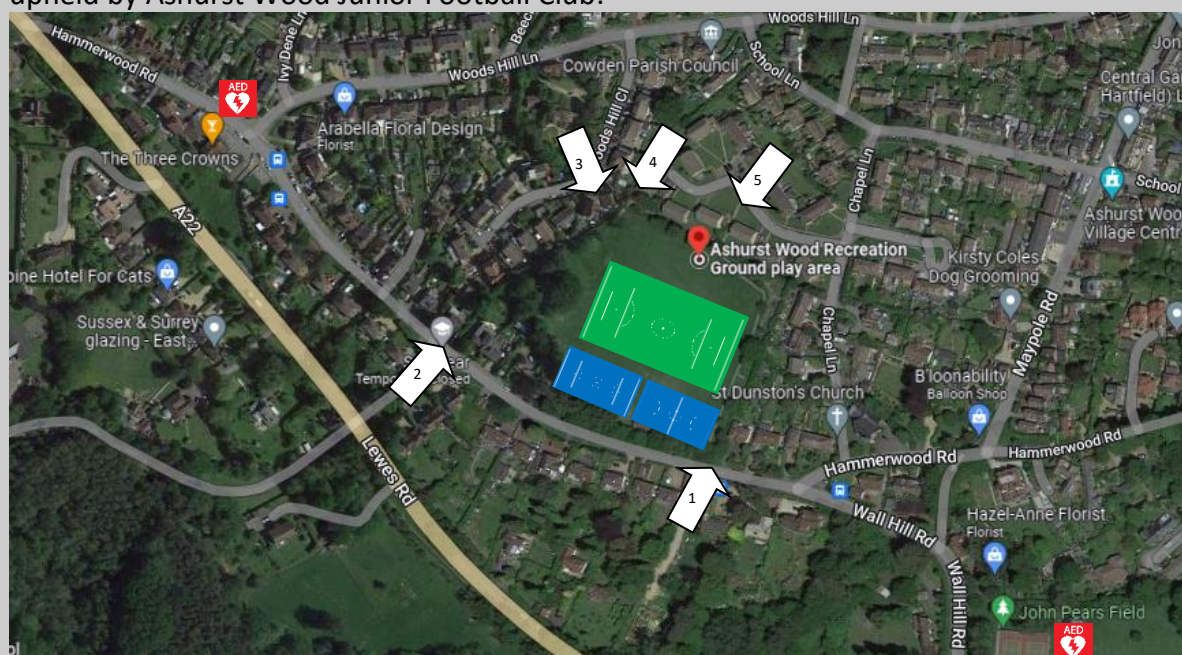

Parking:

Parking near the ground is very limited and will be difficult on match days. We request that all participants respect the residents of Ashurst Wood and park considerably in accordance with the Highway Code. Parking is at your own risk. No responsibility will be upheld by Ashurst Wood Junior Football Club.