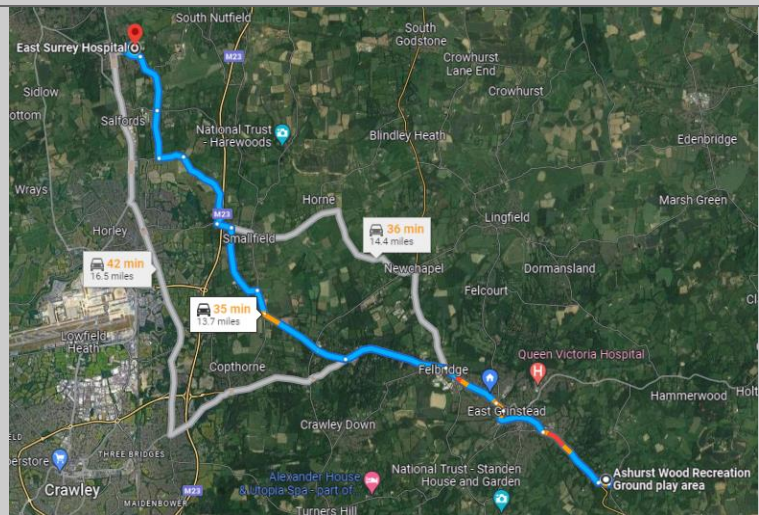

ACCESS POINTS

Access Points:

1. **Hammerwood Road** - Access steps (opposite bus stop)
2. **Hammerwood Road** - Footpath
3. **Woods Hill Close** - Footpath
4. **Wray Close** - Through garage block (Emergency Vehicle Access)
5. **Wray Close** - Footpath

Figure 2 – John Pears Pavilion AED

EMERGENCY ACCESS ROUTE

Emergency Vehicle Access Point:

Two drop posts are located as you enter the recreation ground from Wray Close, through the garage block at access point 4.

Figure 6 – Drop post padlock eye

5. Repeat steps 2-4 to drop the other post.

OTHER INFORMATION

Nearest A&E / Trauma Hospital:

Princess Royal Hospital,
Lewes Road, Haywards Heath,
West Sussex, RH16 4EX

Alternative A&E / Trauma Hospital:

East Surrey Hospital,
Canada Avenue, Redhill,
Surrey, RH1 5RH

Nearest Walk-in Centre (Minor Injuries):

Queen Victoria Hospital,
Holtye Road, East Grinstead,
West Sussex, RH19 3DZ

*We do only
positive.*